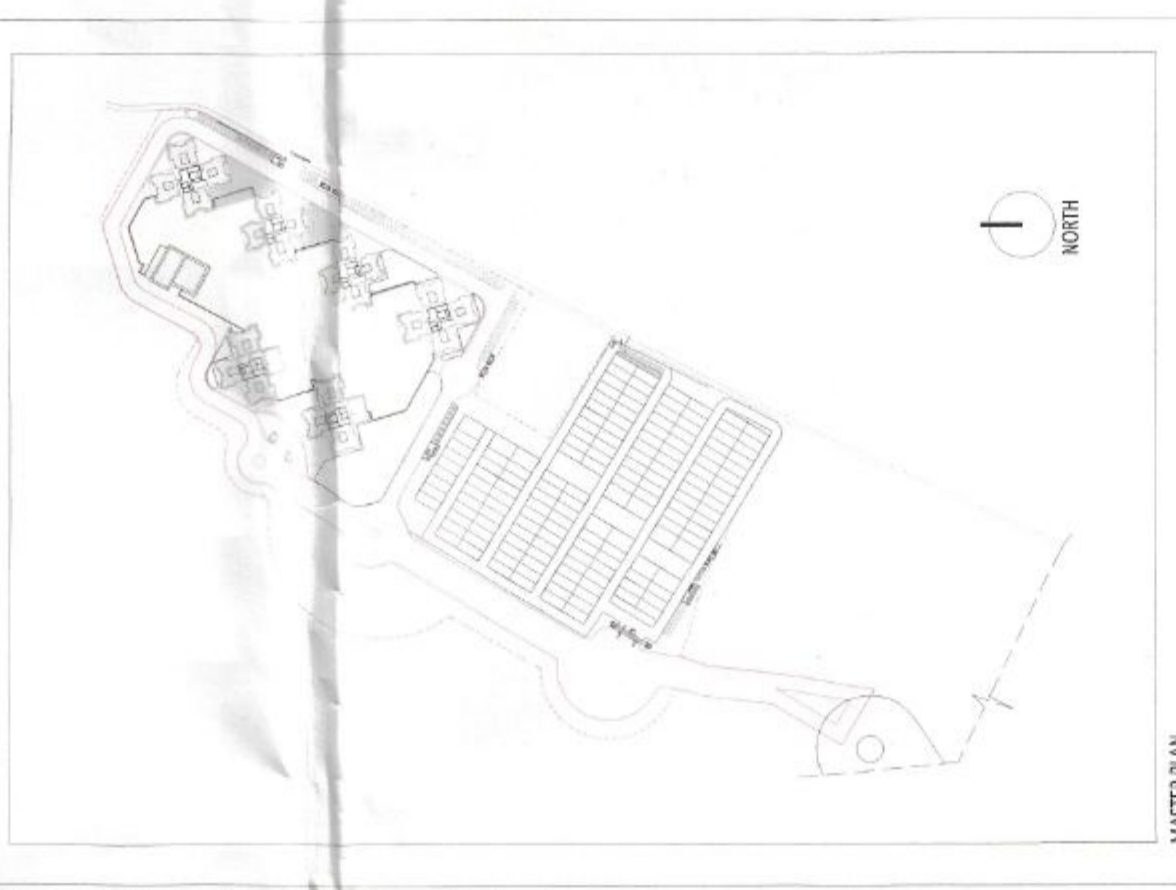

PROJECT
PROPOSED 6 NOS. OF B+G+P+28 STORIED
RESIDENTIAL COMPLEX AND 153 NOS. OF
G-2 ROW HOUSING FOR DTC PROJECTS PVT.
LTD. AT DAG NO. 833 AND 884 AT MOUZA -
RAMJUNI (86), UNDER KIRITPUR CH. GRAM
NORTH 24 PARGANAS, PIN - 700135, WEST
BENGAL.

NOTES:

GEO TECHNICAL ENGINEER
ANKOT AGARWALA
G-2 CH. RAJIBPUR CH. GRAM
NORTH 24 PARGANAS, PIN - 700135
MOBILE: 9830116779, 9830116780
033-24116779, 033-24116780

ANIKOT AGARWALA
G-2 CH. RAJIBPUR CH. GRAM
NORTH 24 PARGANAS, PIN - 700135
MOBILE: 9830116779, 9830116780
033-24116779, 033-24116780